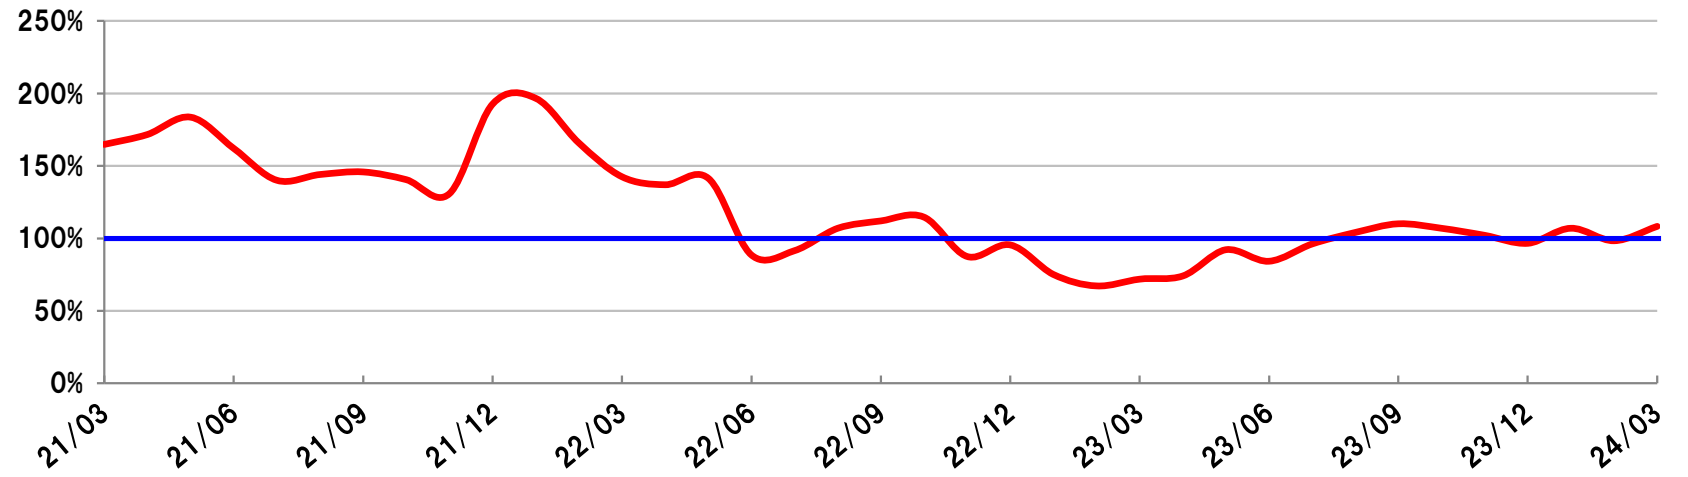

Komatsu Ltd. (Mining eqpt)

HD785, HD1500
PC2000, PC3400
WA800 up
D375A up
GD825A up