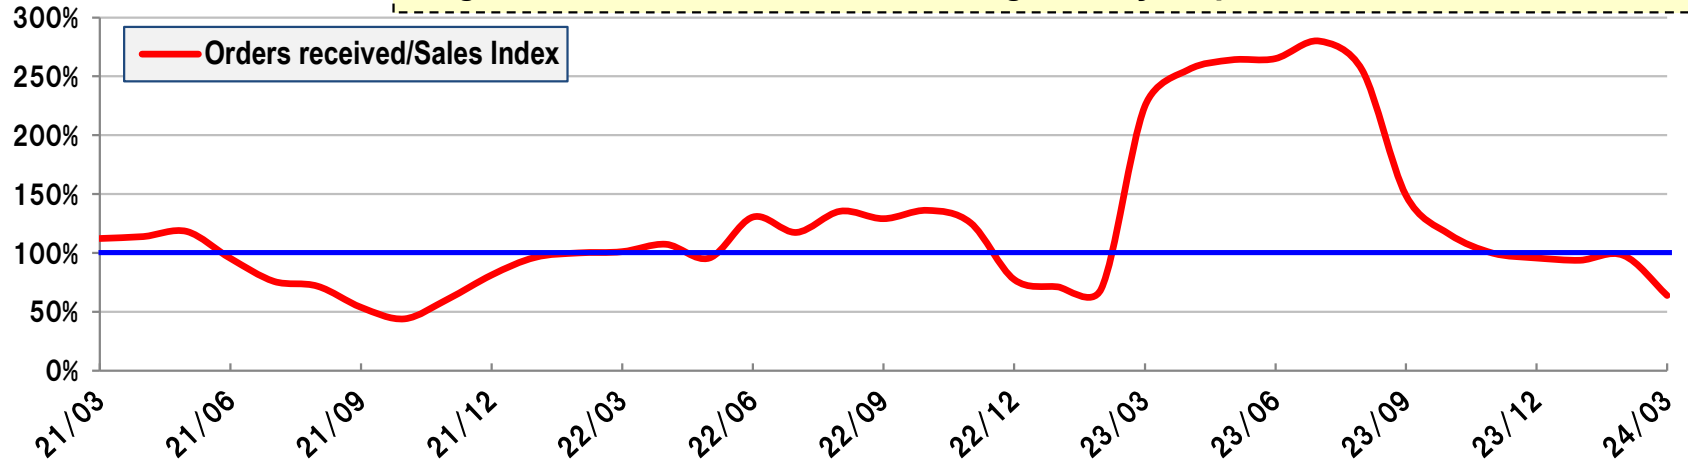

Orders received / Sales Index for Mining Equipment (6 Months)

Avg. orders in value for 6 months / Avg. factory shipment in value for 6 months

Komatsu America (Mining eqpt)

730E, 830E, 860E
930E, 960E, 980E