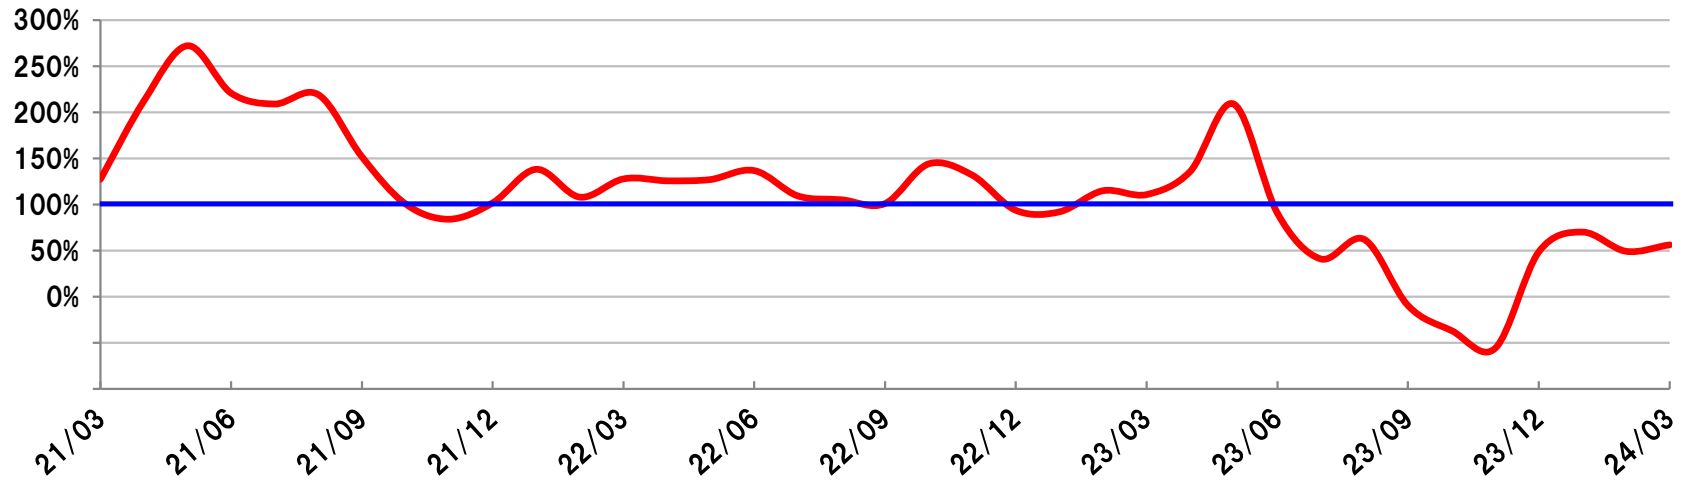

Komatsu Germany (Mining eqpt)

PC3000, PC4000
PC5500, PC7000
PC8000