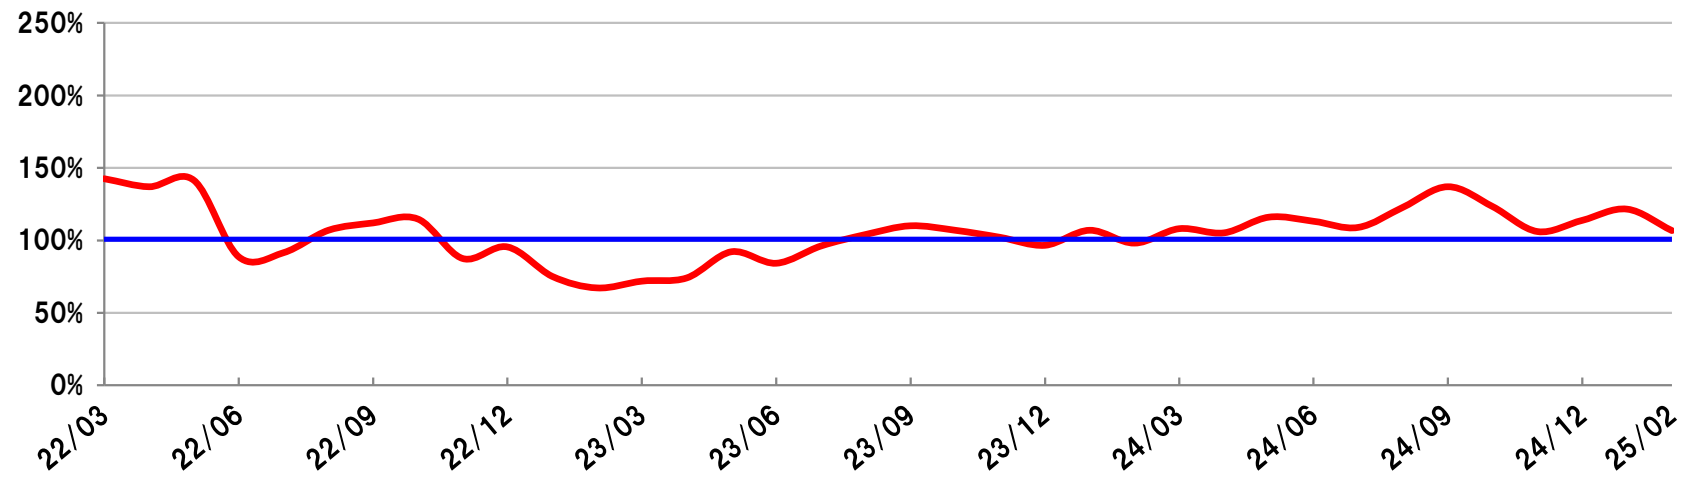

Komatsu Ltd. (Mining eqpt)

HD785, HD1500
PC2000, PC3400
WA800 up
D375A up
GD825A up