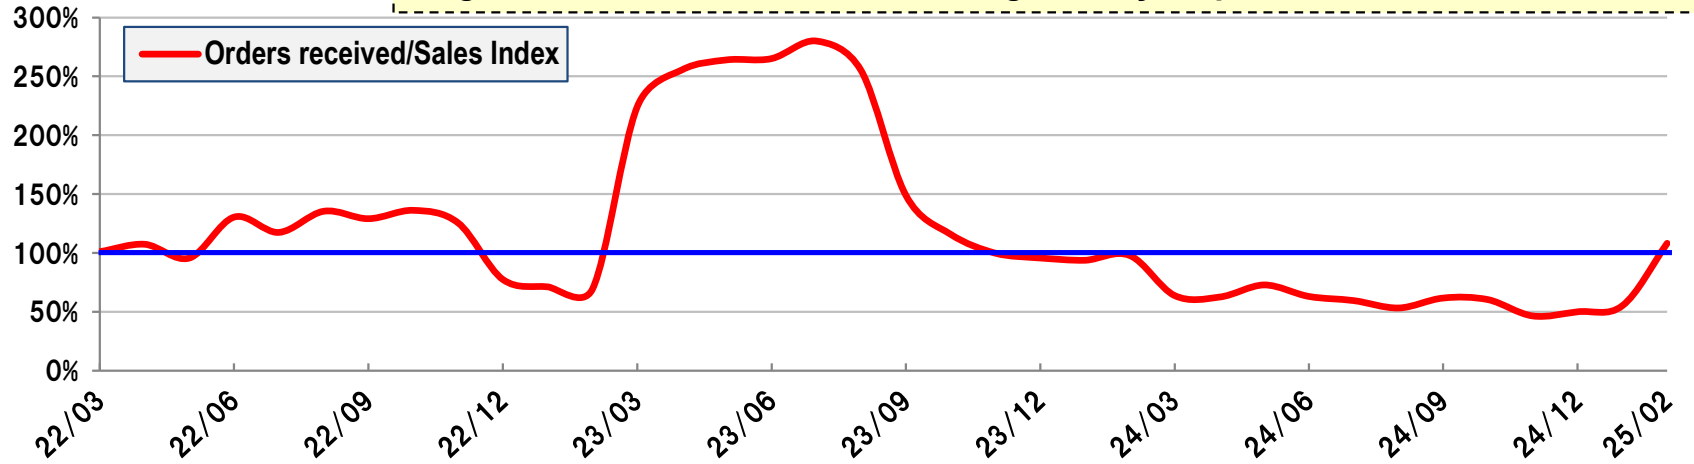

Orders received / Sales Index for Mining Equipment (6 Months)

Avg. orders in value for 6 months/Avg. factory shipment in value for 6 months

Komatsu America (Mining eqpt)

730E, 830E, 860E
930E, 960E, 980E