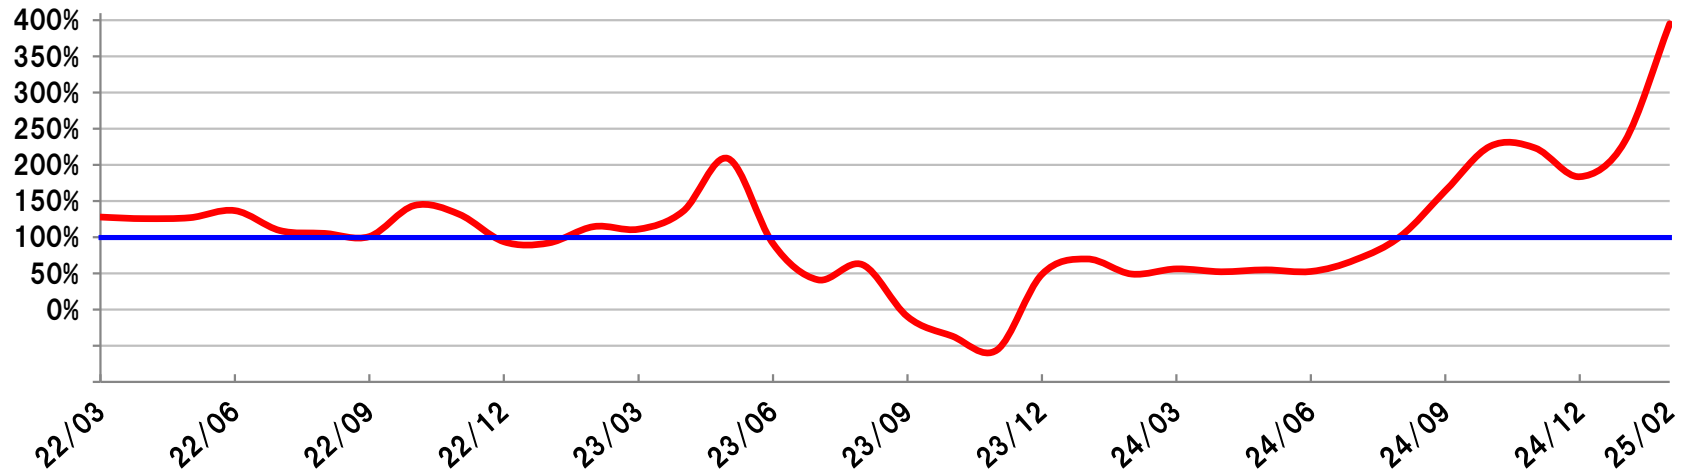

Komatsu Germany (Mining eqpt)

PC3000, PC4000
PC5500, PC7000
PC8000, PC9000