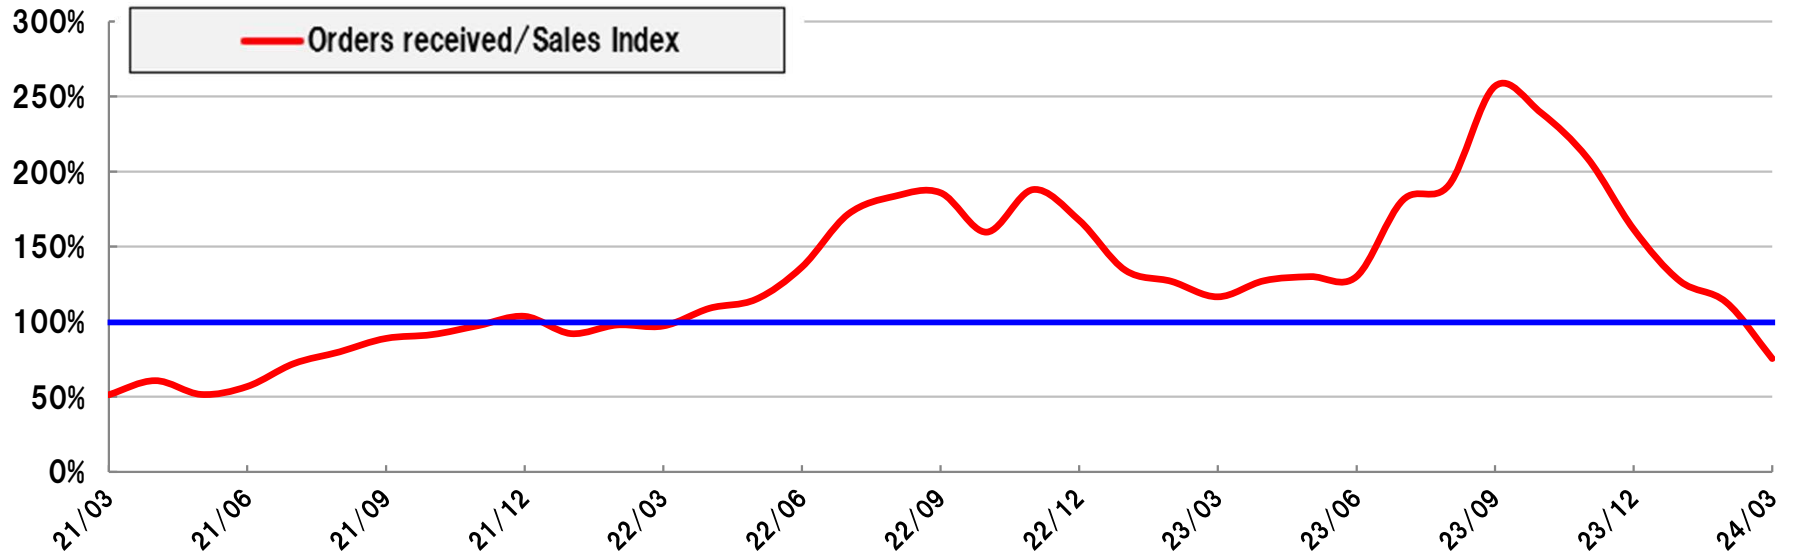

# Orders received / Sales Index for Industrial Machinery (6 Months)

## Komatsu Industries

Avg. orders in value for 6 months/Avg. factory shipment in value for 6 months