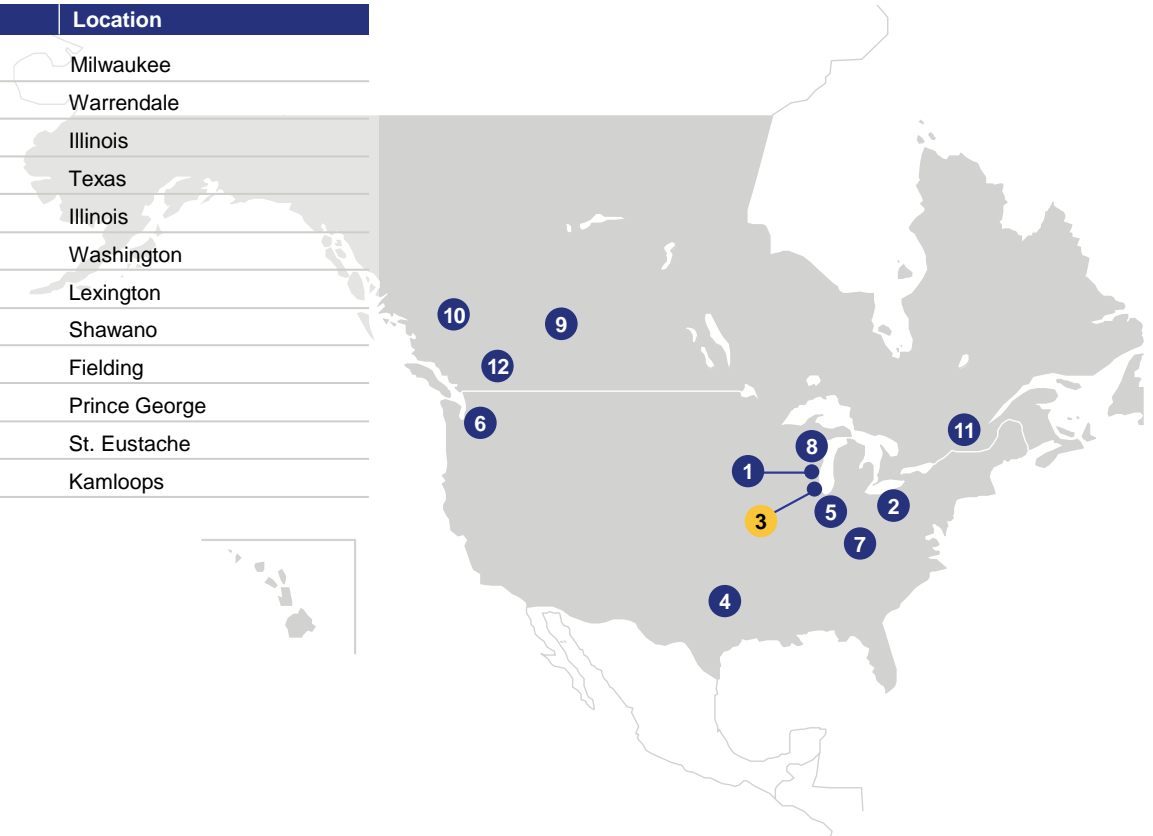

Construction, mining and utility equipment business sales locations

North Americas

As of March 31, 2022

Country	No.	Company	Location
U.S.A.	1	Joy Global Surface Mining Inc.	Milwaukee
	2	Joy Global Underground Mining LLC	Warrendale
	3	Komatsu America Corp.	Illinois
	4	Hensley Industries, Inc.	Texas
	5	Komatsu Forklift U.S.A., LLC	Illinois
	6	Log Max Inc	Washington
	7	Quadco Usa Inc.	Lexington
	8	TimberPro, Inc.	Shawano
Canada	9	Joy Global (Canada) Ltd.	Fielding
	10	Le Tourneau Technologies Canada, Ltd.	Prince George
	11	Quadco Inc.	St. Eustache
	12	Southstar Equipment Ltd.	Kamloops

● Supervising Company