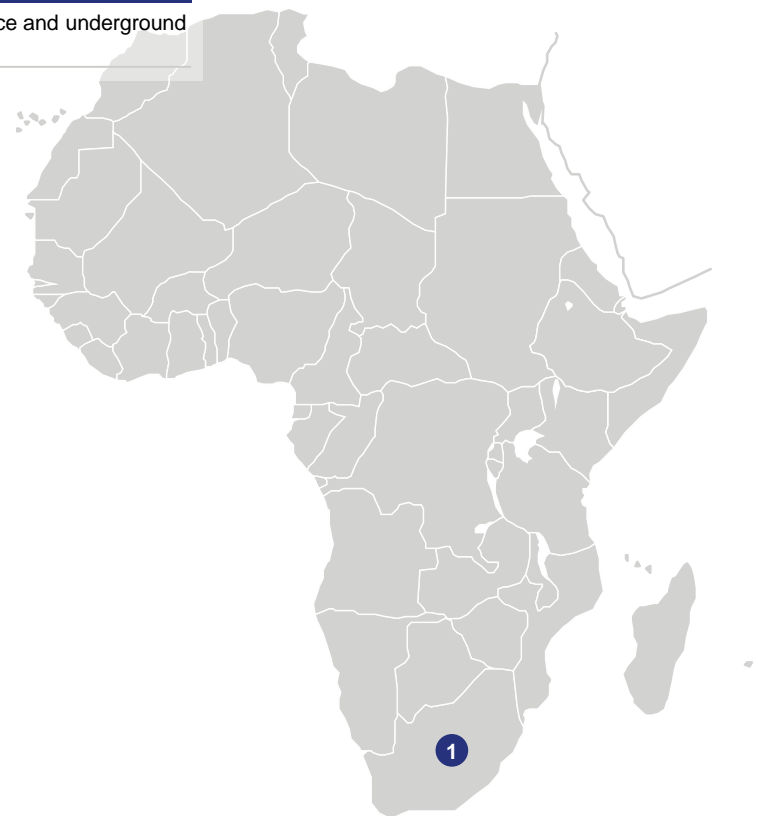

Country	No.	Company	Location	Main products
South Africa	1	Komatsu Mining Corp.	Wadeville	Mining equipment for surface and underground mining