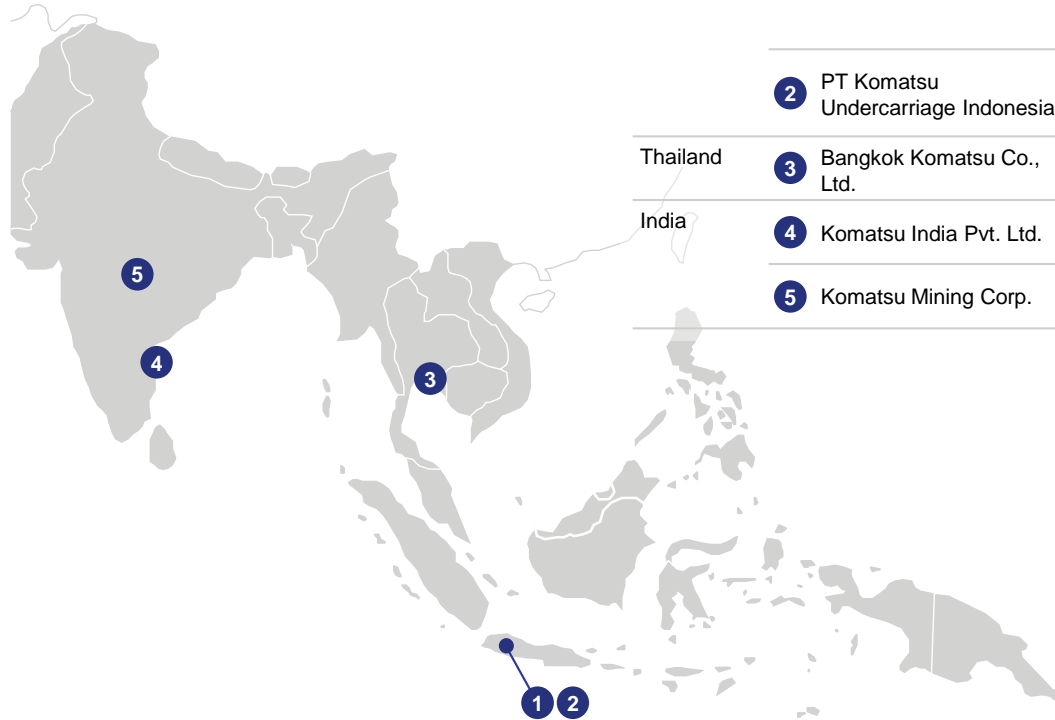

Country	No.	Company	Location	Main products
Indonesia	1	PT Komatsu Indonesia	Jakarta	Medium-sized and large hydraulic excavators, small and medium-sized bulldozers, dump trucks, hydraulic equipment, remanufacturing components
	2	PT Komatsu Undercarriage Indonesia	Bekasi	Undercarriage components and spare parts
Thailand	3	Bangkok Komatsu Co., Ltd.	Chonburi	Medium-sized hydraulic excavators, iron castings and parts for construction equipment
India	4	Komatsu India Pvt. Ltd.	Chennai	Medium-sized hydraulic excavators, dump trucks
	5	Komatsu Mining Corp.	Nagpur	Mining equipment for surface and underground mining