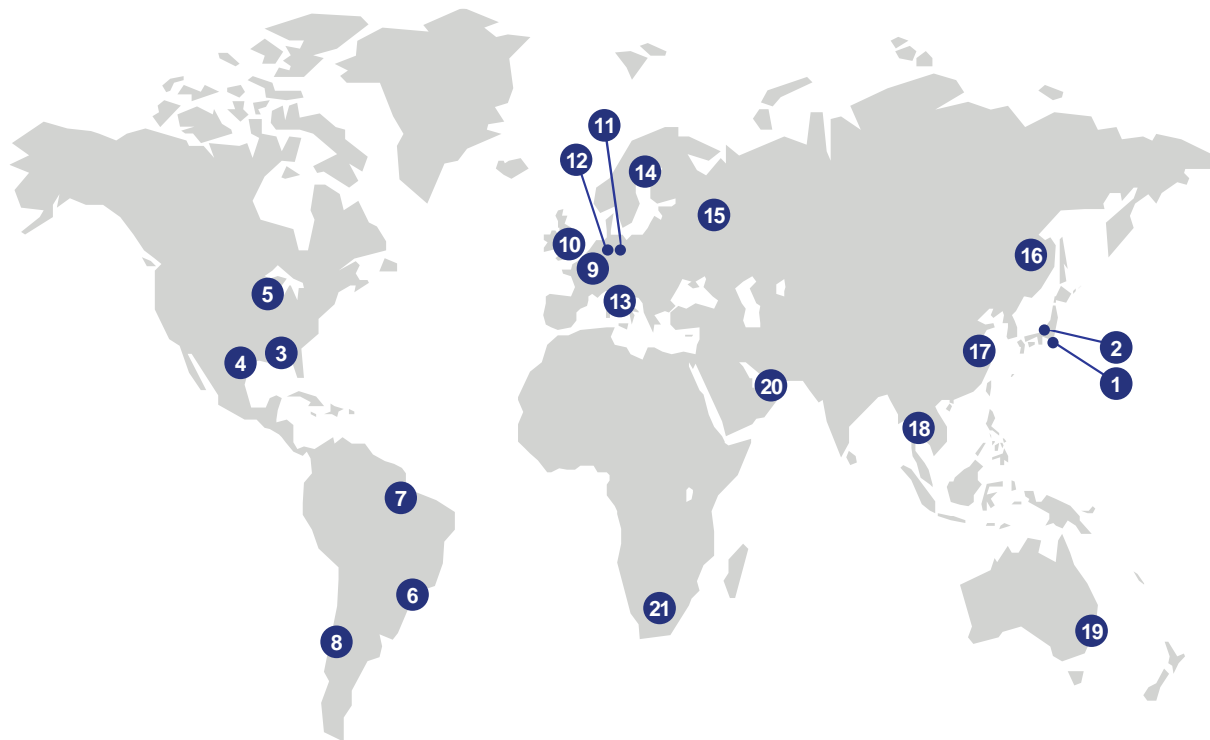

# Construction, mining and utility equipment business parts distribution centers locations

North Americas, Latin Americas

As of March 31, 2022

Country	No.	Location
U.S.A.	1	Ripley
	2	Pennsylvania
	3	Nevada
	4	Colorado
	5	Minnesota
	6	Oregon
	7	Georgia
	8	Peoria
Canada	9	Edmonton
	10	Mississauga
Brazil	11	Suzano
	12	Calajas
	13	Lagoa Santa
Chile	14	Santiago
	15	Antofagasta

# Construction, mining and utility equipment business parts distribution centers locations

Japan, Europe, CIS, China, Asia, Oceania, Middle East, Africa

As of March 31, 2022

Country	No.	Location
Japan	1	Hokkaido
	2	Tochigi
	3	Ishikawa
	4	Osaka
	5	Fukuoka
Belgium	6	Vilvoorde
Germany	7	Düsseldorf
Russia	8	Moscow
	9	Khabarovsk
	10	Polysaev
	11	Magadan
	China	12
Thailand	13	Shuozhou
	14	Chonburi
	15	Samutprakan
Indonesia	16	Jakarta
	17	Balikpapan
	18	Banjarmasin
	19	Palembang

Country	No.	Location
Malaysia	20	Selangor
	21	Sarawak
India	22	Nagpur
Australia	23	Sydney
	24	Perth
	25	Brisbane
U.A.E.	26	Dubai
South Africa	27	Johannesburg

● Master parts distribution center

Area	Country	No.	Location
Japan	Japan	1	Shizuoka
		2	Ishikawa
North Americas	U.S.A.	3	Georgia
		4	Texas
		5	Wisconsin
Latin Americas	Brazil	6	São Paulo
		7	Para
	Chile	8	Santiago
Europe	Belgium	9	Brussels
	U.K.	10	Newcastle
	Germany	11	Hannover
		12	Düsseldorf
	Italy	13	Este
Sweden	14	Umeå	
CIS	Russia	15	Yaroslavl
		16	Khabarovsk
China	China	17	Jiangsu
Asia	Thailand	18	Bangkok
Oceania	Australia	19	Sydney
Middle East	U.A.E.	20	Dubai
Africa	South Africa	21	Johannesburg

Area	Country	No.	Location
Japan	Japan	1	Tochigi
North Americas	U.S.A.	2	Chattanooga
Latin Americas	Chile	3	Antofagasta
	Brazil	4	São Paulo
Europe	Germany	5	Hannover
CIS	Russia	6	Kuzbass
		7	Magadan
China	China	8	Shanxi
		9	Shandong
		10	Jakarta
Asia	Indonesia	11	Balikpapan
	India	12	Chennai
Oceania	Australia	13	Brisbane
		14	Perth
Africa	South Africa	15	Johannesburg