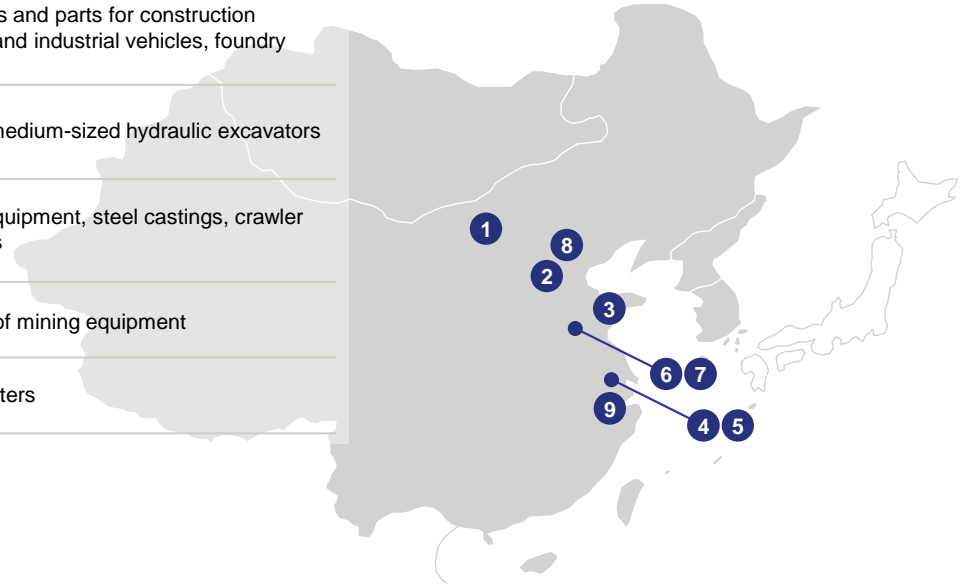

Country	No.	Company	Location	Main products
China	1	Komatsu Mining Corp.	Baotou	Mining equipment for surface and underground mining
	2		Tianjin	
	3		Qingdao	
	4	Komatsu (Changzhou) Construction Machinery Corp.	Jiangsu	Medium-sized hydraulic excavators, medium-sized wheel loaders, dump trucks
	5	Komatsu (Changzhou) Foundry Corporation	Jiangsu	Iron castings and parts for construction equipment and industrial vehicles, foundry molds
	6	Komatsu Machinery Manufacturing (Shandong) Co.Ltd.*	Shandong	Small and medium-sized hydraulic excavators
	7	Komatsu (Shandong) Construction Machinery Corp.	Shandong	Hydraulic equipment, steel castings, crawler components
	8	Komatsu (Shuozhou) Remanufacture Ltd.	Shangxi	Rebuilding of mining equipment
	9	Hensley Lingfeng Co., Ltd.	Zhejiang	Teeth, adapters

* Company name changed on June 1, 2022.