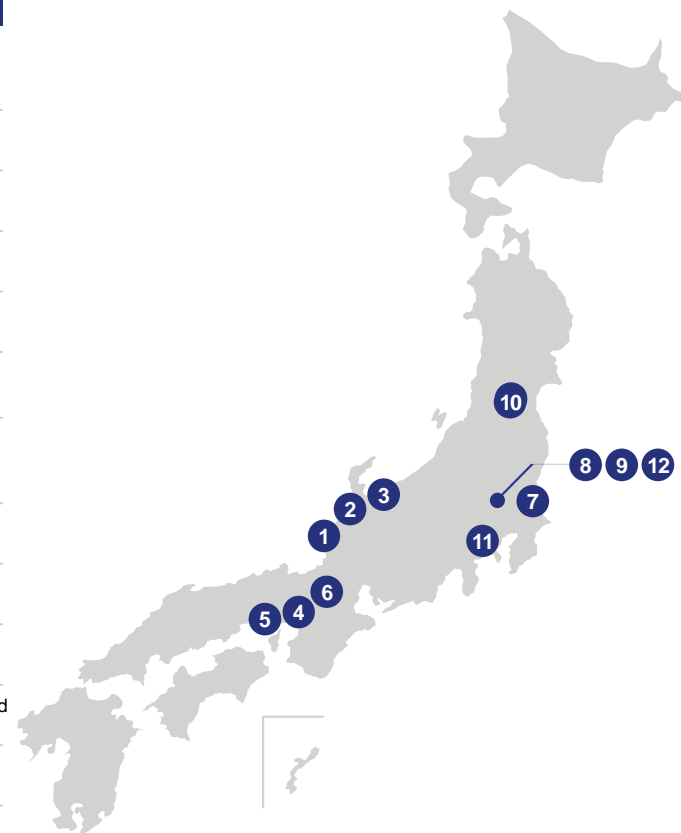

Country	No.	Company	Location	Main products
Japan	1	Awazu Plant, Komatsu Ltd.	Ishikawa	Small and medium-sized hydraulic excavators, small and medium-sized wheel loaders, small and medium-sized bulldozers, motor graders, transmission, axles
	2	Kanazawa Plant, Komatsu Ltd.	Ishikawa	Super-large hydraulic excavator
	3	Himi Plant, Komatsu Ltd.	Toyama	Steel castings, iron castings, patterns for casting
	4	Osaka Plant, Komatsu Ltd.	Osaka	Medium-sized and large hydraulic excavators, large bulldozers, recycling equipment, final drive
	5	Rokko Plant, Komatsu Ltd.	Hyogo	Super-large hydraulic excavators, super-large bulldozers
	6	Shiga Plant, Komatsu Ltd.	Shiga	Manufacture of cab and engine after treatment equipment for construction equipment
	7	Ibaraki Plant, Komatsu Ltd.	Ibaraki	Dump trucks, articulated dump trucks, large-sized wheel loaders, Large-sized wheel dozers, large-sized motor graders
	8	Oyama Plant, Komatsu Ltd.	Tochigi	Diesel engines, hydraulic equipment, axles, hybrid components
	9	Tochigi Plant, Komatsu Ltd.	Tochigi	Forklift trucks, mini excavators, mini wheel loaders
	10	Koriyama Plant, Komatsu Ltd.	Fukushima	Hydraulic equipment
	11	Shonan Plant, Komatsu Ltd.	Kanagawa	Controllers, monitors, Komtrax terminals ,Information and Communications Technology components
	12	Komatsu Cummins Engine Co., Ltd.	Tochigi (Located at Oyama Plant of Komatsu Ltd.)	Small diesel engines