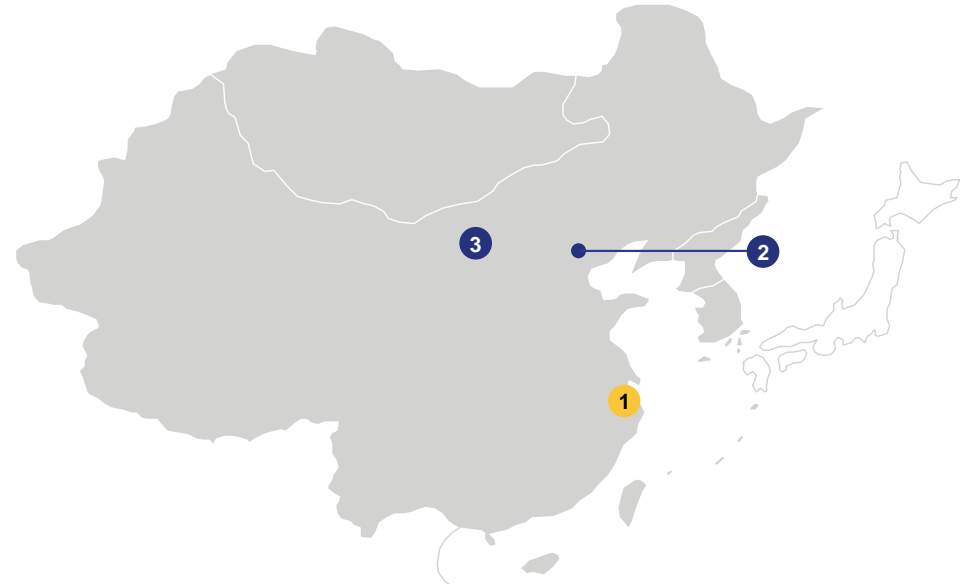

Country	No.	Company	Location
China	1	Komatsu (China) Ltd.	Shanghai
	2	Joy Global Investment Co.Ltd.	Beijing
	3	Joy Global (Baotou) Mining Machinery Co.Ltd.	Baotou

● Supervising Company